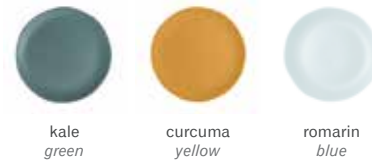

jardin de maguelone

kale green

curcuma yellow

romarin blue