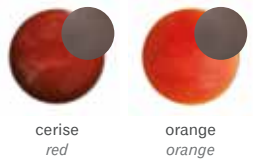

tourron classique

	assiette XL plate XL Ø 12.2" / H 1.2"	cerise - red orange	JA961618 JA961619		pasta pasta Ø 9" / H 2.6"	cerise - red orange	JA950752 JA950782
	assiette L plate L Ø 10.2" / H 1.4"	cerise - red orange	JA950750 JA950780		creuse soup plate Ø 7.5" / H 2"	cerise - red orange	JA950751 JA950781
	assiette S plate S Ø 7.9" / H 1.2"	cerise - red orange	JA950753 JA950783		coupelle fruit cup Ø 5.5" / H 2.4" 10 oz	cerise - red orange	JA950754 JA950784
	assiette XXS plate XXS Ø 5.5" / H 1"	cerise - red orange	JA950775 JA950805		bol L bowl L Ø 5.5" / H 3.3" 28 oz	cerise - red orange	JA963627 JA963628
	saladier M serving bowl M Ø 9" / H 5"	cerise - red orange	JA950757 JA950787		centre de table large serving bowl Ø 13" / H 3.5"	cerise - red orange	JA961913 JA961595
	mug mug Ø 3.1" / H 3.9" 11 oz	cerise - red orange	JA950759 JA950789		pichet L pitcher L Ø 4.3" / H 6.3" 34 oz	cerise - red orange	JA960202 JA960201