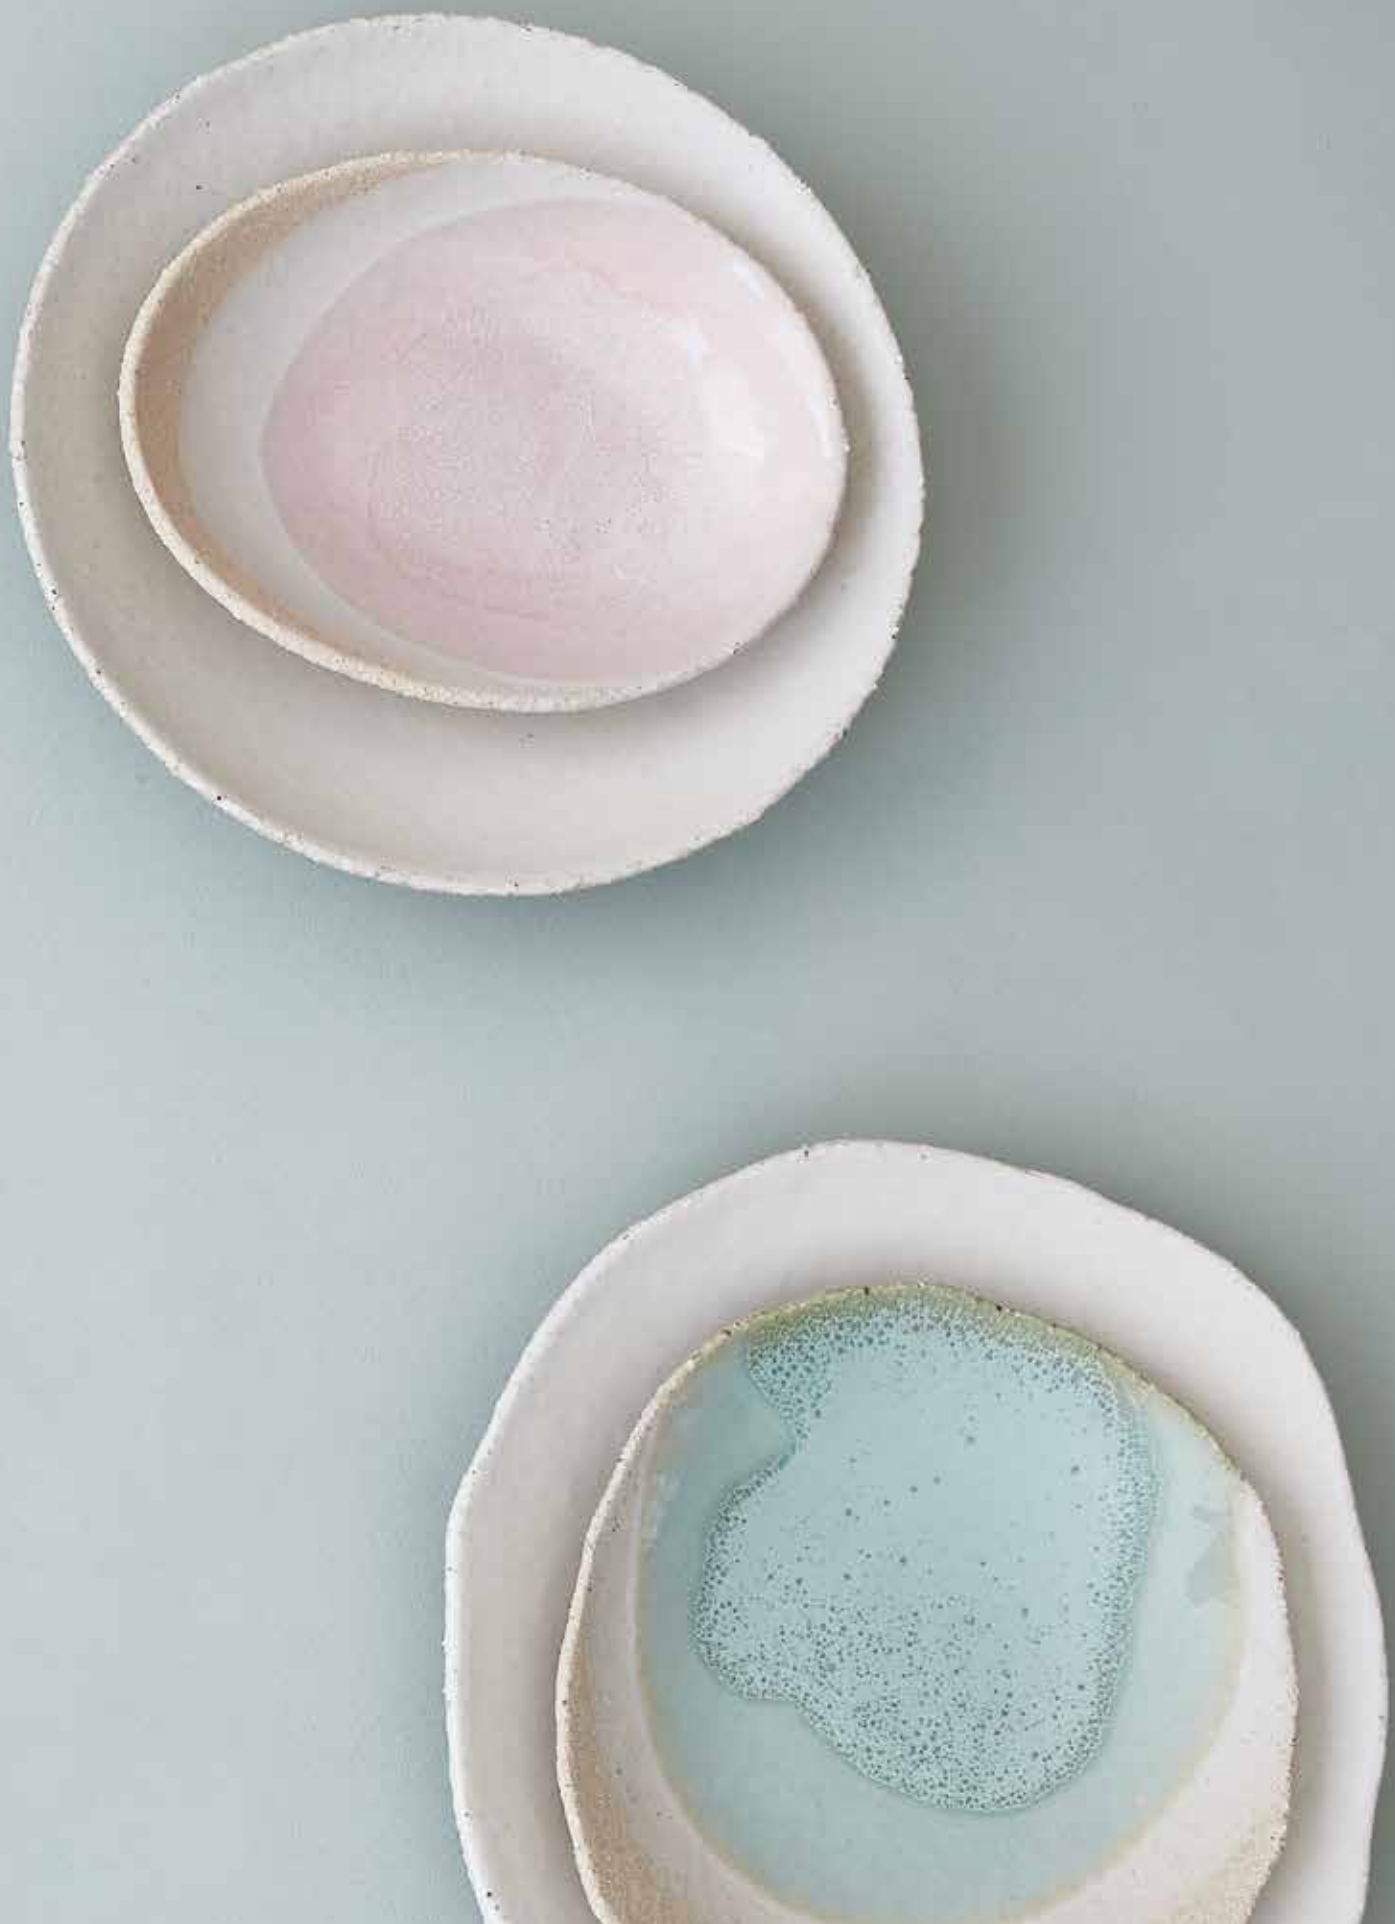

wabi

blanc
white

rose
pink

vert
green

blanc - white JA964382
rose - pink JA963488
vert - green JA963483

blanc - white JA963499
rose - pink JA963491
vert - green JA963486

blanc - white JA964380
rose - pink JA963489
vert - green JA963484

blanc - white JA964383
rose - pink JA964471
vert - green JA964470

blanc - white JA964385
rose - pink JA963490
vert - green JA963485

blanc - white JA964381
rose - pink JA963492
vert - green JA963487

blanc - white JA963502
rose - pink JA964886
vert - green JA964885

blanc - white JA964763
rose - pink JA964882
vert - green JA964572

blanc - white JA963497

blanc - white JA963498

blanc à la
cendre - white JA963501