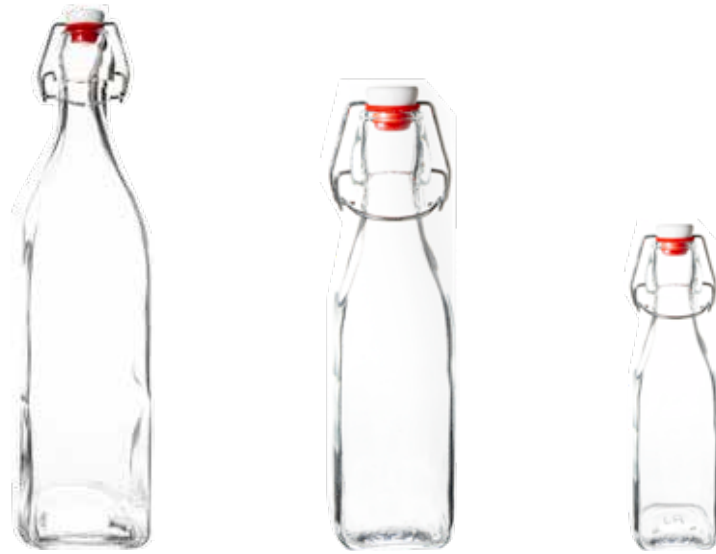

SWING

SQUARE SWING BOTTLE
HG24730-012

H: 12.25" T: 1" D: 3.75"
1 L. - 12 Pieces

SQUARE SWING BOTTLE
HG44730-012

H: 10.25" W: 3" T: 1" B: 2.5"
0.5 L. - 12 Pieces

SQUARE SWING BOTTLE
HG34730-012

H: 7.75" T: 1" B: 2.5"
0.25 L. - 12 Pieces