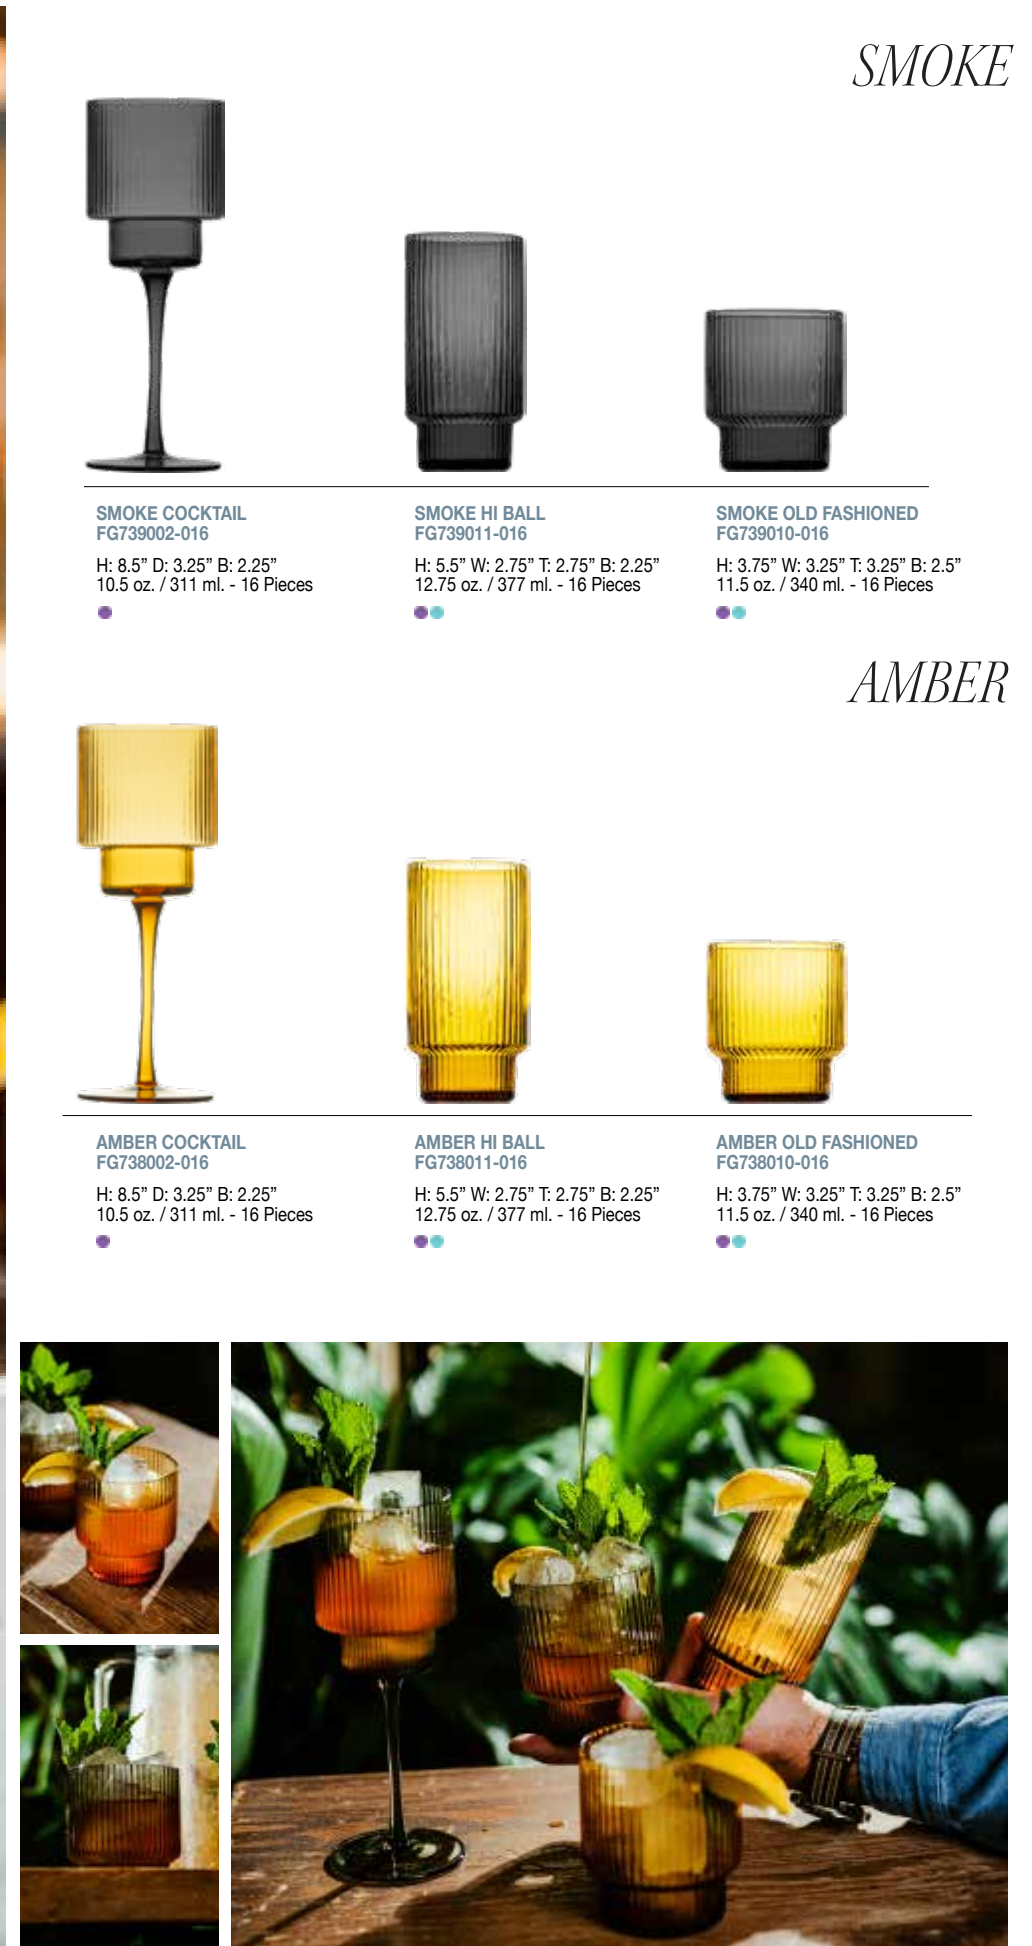

SMOKE

AMBER

CAROUSEL